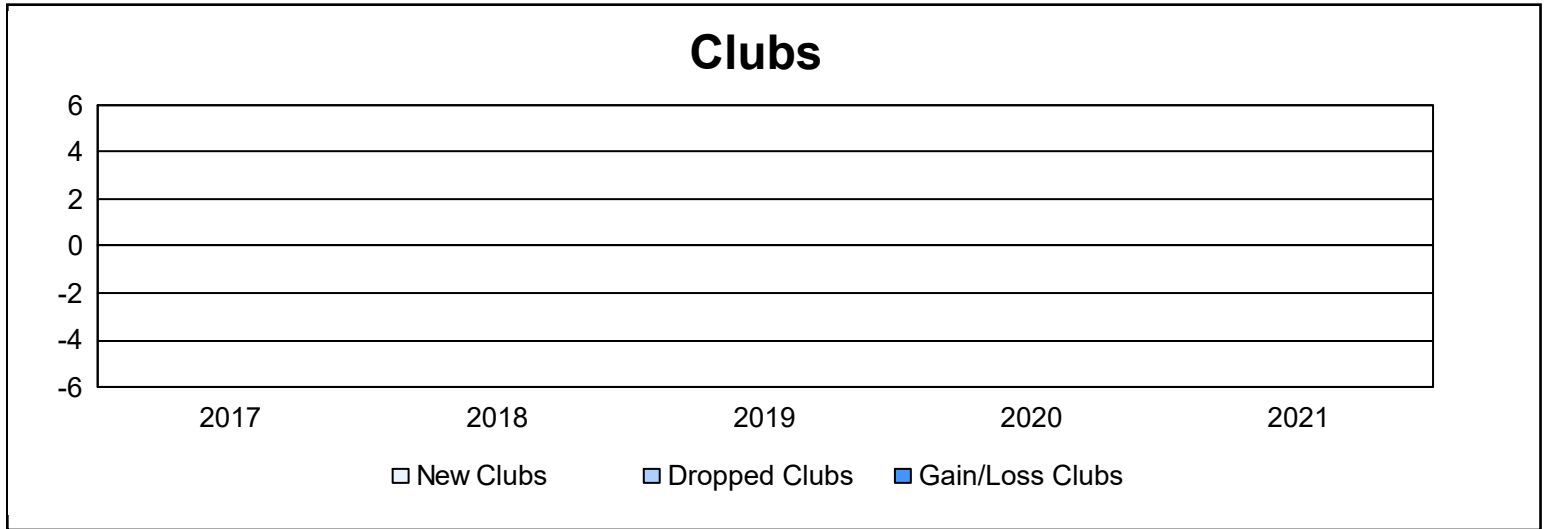

Year	New Clubs	Dropped Clubs	Gain/Loss Clubs	New Members	Charter Members	Reinstate Members	Transfer Members	Total Member Added	Total Members Dropped	Gain/Loss Members
2016-2017	0	0	0	100	0	5	3	108	119	-11
2017-2018	0	0	0	110	0	1	4	115	121	-6
2018-2019	0	0	0	80	0	2	5	87	148	-61
2019-2020	0	0	0	125	0	1	5	131	114	17
2020-2021	0	0	0	55	0	5	6	66	96	-30
<b>Average</b>	<b>0</b>	<b>0</b>	<b>0</b>	<b>94</b>	<b>0</b>	<b>3</b>	<b>5</b>	<b>101</b>	<b>120</b>	<b>-18</b>

### Membership Composition June 2021 Cumulative