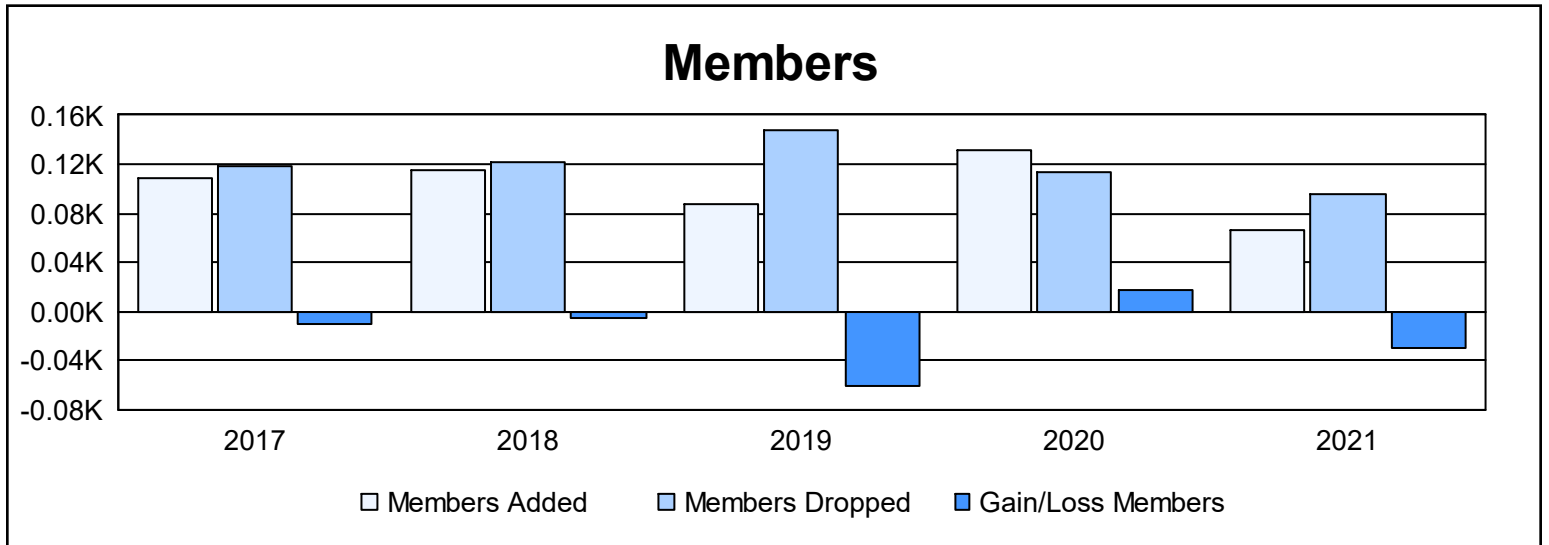

Year	New Clubs	Dropped Clubs	Gain/Loss Clubs	New Members	Charter Members	Reinstate Members	Transfer Members	Total Member Added	Total Members Dropped	Gain/Loss Members
2016-2017	0	0	0	100	0	5	3	108	119	-11
2017-2018	0	0	0	110	0	1	4	115	121	-6
2018-2019	0	0	0	80	0	2	5	87	148	-61
2019-2020	0	0	0	125	0	1	5	131	114	17
2020-2021	0	0	0	55	0	5	6	66	96	-30
<b>Average</b>	<b>0</b>	<b>0</b>	<b>0</b>	<b>94</b>	<b>0</b>	<b>3</b>	<b>5</b>	<b>101</b>	<b>120</b>	<b>-18</b>

### Membership Composition June 2021 Cumulative